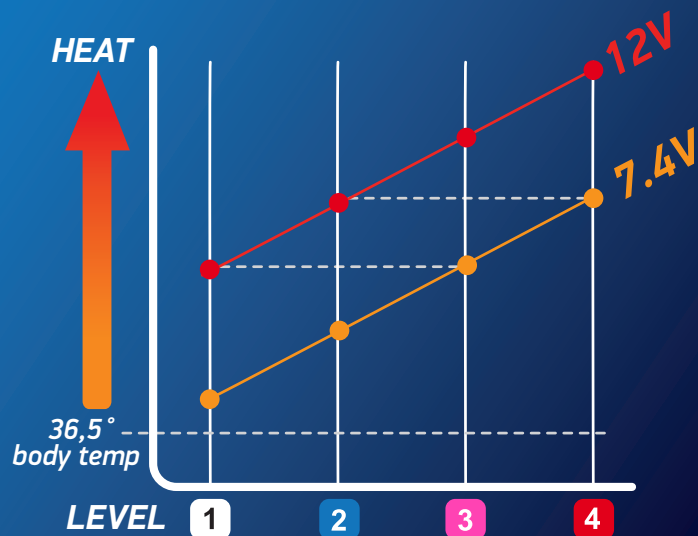

POWER SCHEDULE

Product	Battery	1 Level 1	2 Level 2	3 Level 3	4 Level 4	Consumption (A)	Power (W)
Macna Centre Jacket	7,4 volt 6Ah	4:30 hours 9,6Watt	3:30 hours 14,4Watt	2:45 hours 19,2Watt	2:15 hours 24Watt	2,8A	24
Macna Centre Jacket ■	12 volt 6Ah	3:15 hours 20Watt	2:30 hours 30Watt	2:00 hours 40Watt	1:30 hours 50Watt	4,1A	50
Macna Centre Trousers	7,4 volt 6Ah	5:00 hours 8Watt	4:00 hours 12Watt	3:15 hours 16Watt	2:30 hours 20Watt	2,6A	20
Macna Centre Trousers ■	12 volt 6Ah	3:30 hours 18Watt	2:45 hours 27Watt	2:15 hours 36Watt	1:45 hours 45Watt	3,7A	45
Macna / Klan-e gloves	7,4 volt 2,2Ah	4:30 hours 4,8Watt	2:50 hours 7,2Watt	2:00 hours 9,6Watt	1:45 hours 12Watt	1,4A	11,5
Macna / Klan-e gloves	7,4 volt 3Ah	5:20 hours 4,8Watt	3:45 hours 7,2Watt	2:50 hours 9,6Watt	2:20 hours 12Watt	1,4A	11,5
Macna / Klan-e gloves ■	12 volt 3Ah	4:50 hours 7,6Watt	3:20 hours 11,4Watt	2:30 hours 15,2Watt	2:00 hours 19Watt	1,6A	19
Macna Lava Socks	7,4 volt 2,2Ah	5:30 hours 2,4Watt	4:15 hours 3,6Watt	3:15 hours 4,8Watt	2:30 hours 6Watt	0,8A	6

■ BEST CHOICE

Note: Macna Foton Gloves are not compatible with the system.

A group of more than two products is advised to connect to the bike's 12V system

HEAT COMPARISON 12V - 7.4V

MACNA